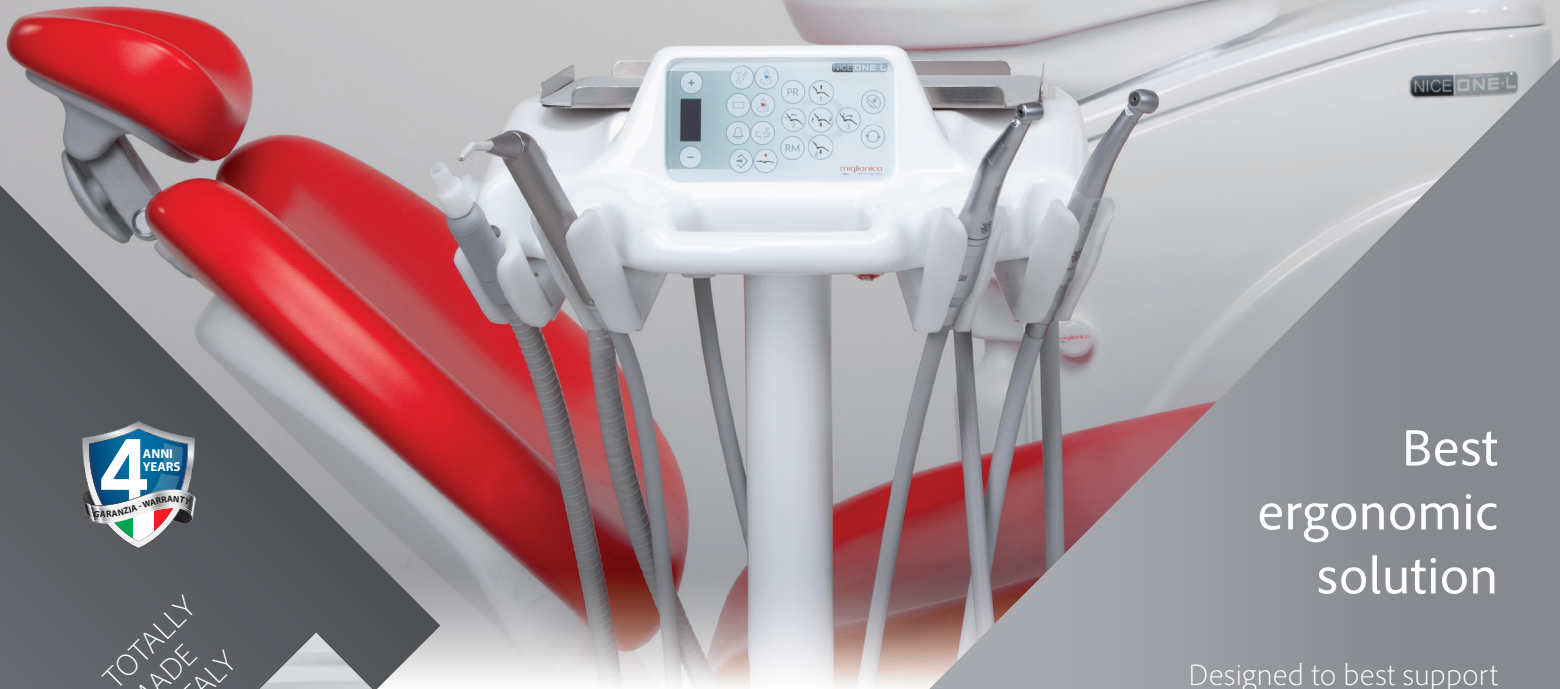

promostudio

Best ergonomic solution

Designed to best support orthodontic specialists, the Nice One L is the perfect synthesis of functionality and technology.

TOTALLY
MADE
IN ITALY

Versatile and ergonomic

ARM WHICH ROTATES 180°

The NiceOne L allows you to manage the operating space in total autonomy thanks to the arm which rotates 180°. With a simple movement it is possible to move the arm and the operating console, making the unit perfect for both right-handed and left-handed operators.

OPERATOR CONSOLE

Operator console with glass keyboard and capacitive touch technology mounted on a double jointed arm and equipped with a convenient tray support.

Actio Chair

Absolute comfort for patient and operator.

HEADREST

Headrest rotation on three axes to adapt to all types of patients and improve comfort during treatments.

SLIM BACKREST

Greater comfort for those working on foot or in the 10 o'clock position.

WIDE BACKREST