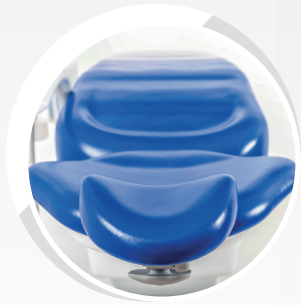

ARM WHICH ROTATES 180°

The NiceOne L allows you to manage the operating space in total autonomy thanks to the arm which rotates 180°. With a simple movement it is possible to move the arm and the operating console, making the unit perfect for both right-handed and left-handed operators.

OPERATOR CONSOLE

Operator console with glass keyboard and capacitive touch technology mounted on a double jointed arm and equipped with a convenient tray support.

Actio Chair

Absolute comfort for patient and operator.

HEADREST

Headrest rotation on three axes to adapt to all types of patients and improve comfort during treatments.

SLIM BACKREST

Greater comfort for those working on foot or in the 10 o'clock position.

WIDE BACKREST