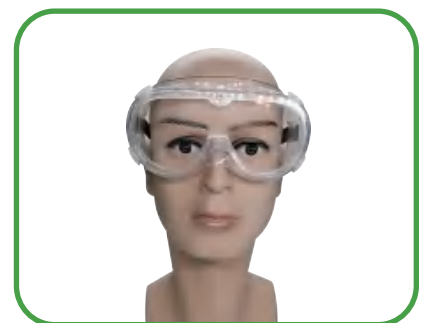

- 11-90008 Face mask shield with elastic rope
  anti-fog
  Yellow, Blue
  1frame+10film/box, 40boxes/ctn

- 11-90012 Goggles
  1pc/bag, 10bags/box, 20boxes/ctn